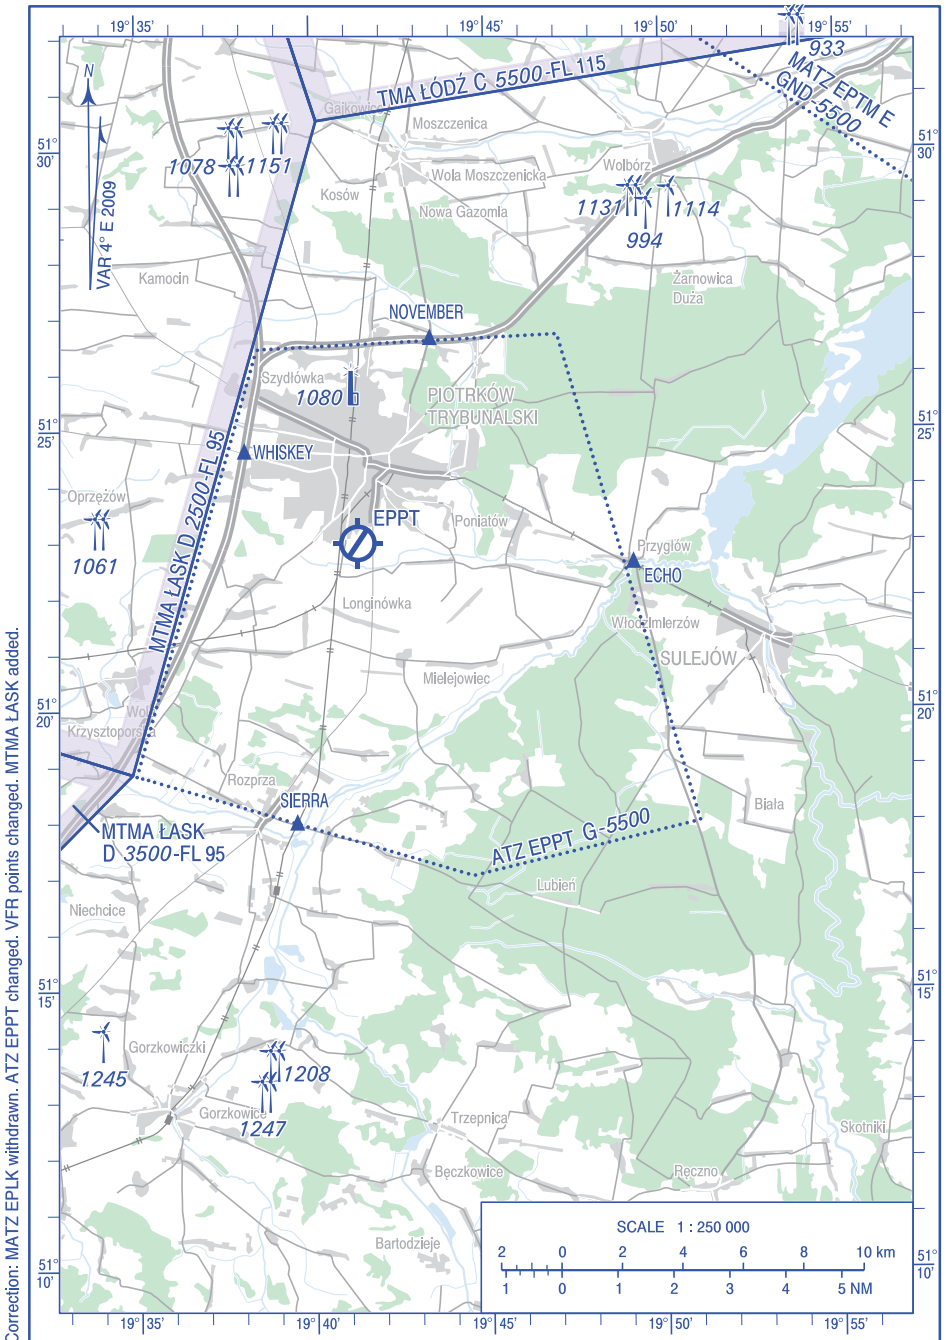

VISUAL  
OPERATION  
CHART

AD ELEV 673 ft

FIS WARSZAWA INFORMATION 119.450

**Piotrków  
Trybunalski**

Correction: MATZ EPLK withdrawn. ATZ EPPT changed. VFR points changed. MTMA ŁASK added.